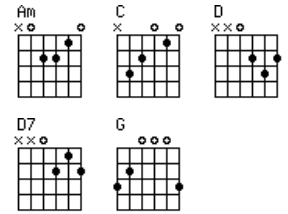

IMPORTANT INFORMATION

The song below is NOT stored on the Chordie server. The original song is hosted at wopah.free.fr. Chordie works as a search engine and provides on-the-fly formatting. Chordie does not index songs against artists/composers will, but it is impossible for an automated search engine to manually validate every song. If you want to remove this song from Chordie please [click here](#).

Big rock candy mountain

Traditional

Intro: CGCGCGC

G D7 G D7
One evening, as the sun went down
G D7 G
And the jungle fire was burning,
D7 G
Down the track came a hobo, hiking,
D7 G
And he said, "Boys, I'm not turning.
C G C G
I'm headed for a land that's far a-way
C D
Be-side the crystal fountains.
G D7 G D7
So come with me, we'll go and see
G D7 G
The Big Rock Candy Mountain.

G
In the Big Rock Candy
Mountains
C G
There's a land that's fair and bright,
C G
Where the handouts grow on bushes
Am D
And you sleep out ev'ry night,
G
Where the boxcars all are
empty,
C G
And the sun shines ev'ry day
C G C G
On the birds and the bees and the cigarette trees,
C G C G
The lemonade springs where the bluebird sings
D7 G
In the Big Rock Candy Mountains.

G
In the Big Rock Candy
Mountains,
C G
All the cops have wooden legs,
C G
And the bulldogs all have rubber
teeth
Am D
And the hens lay soft-boiled eggs.
G
The farmer's trees are full of
fruit
C G
And the barns are full of hay.
C G C G
Oh I'll be bound to go, where there ain't no snow,

[Learn songs via video @ JamPlay](#)

variations - click chord images

Transpose chords:

-5 semitones

Tuning:

Guitar

New cool services:

View: Size:

Normal A A A

Rating:

Layout: ★★★★★
Accuracy: ★★★★★
click stars to rate

Chordie recommends:

Learn to play this song & others via [video guitar lessons](#) at JamPlay.com

Songbook:

Login to add this song to your songbook

Original version: [Big rock candy mountain Chords by Traditional](#)

Support the artist

Preview/buy this song

[Why this non-profit ad?](#)